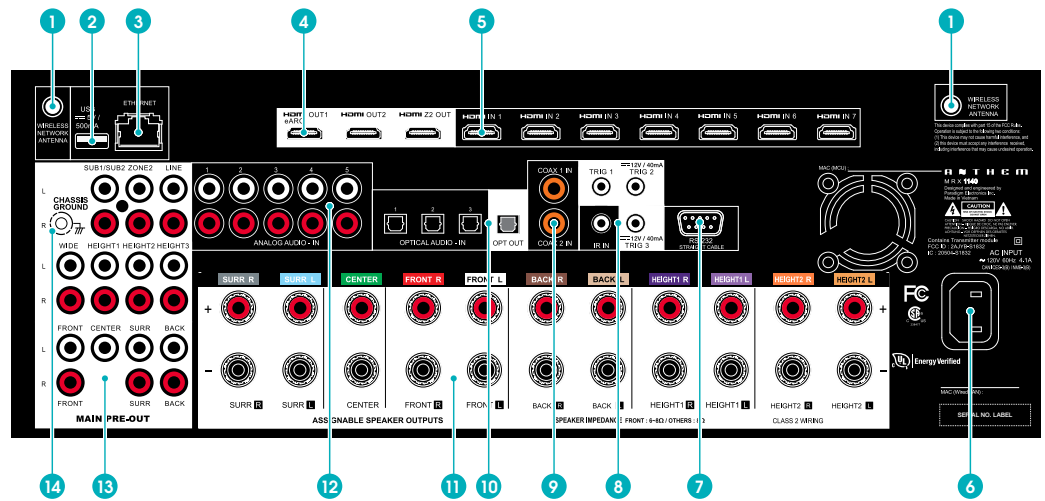

HDMI & VIDEO

- Dolby Vision
- IMAX Enhanced
- HDMI 2.0b & HDCP 2.2
- 4:4:4 Subsampling @ 4K60 (18.2 Gbps)
- High Dynamic Range (HDR)
- Hybrid Log Gamma (HLG)
- BT.2020 Color Gamut
- 4K 50/60 Switching

REAR INPUTS / OUTPUTS

MRX REAR PANELS

1. Wireless antenna connectors
2. USB jack for factory service
3. Local area network connection for IP control and Anthem Room Correction
4. HDMI outputs: HDMI 1 supports eARC (Enhanced Audio Return Channel)
5. HDMI inputs
6. AC input
7. RS-232 interface (bidirectional) for serial control
8. IR input and trigger outputs
9. Coaxial digital audio inputs
10. Optical digital audio inputs and output
11. Speaker connections
12. Analog audio inputs
13. Pre-out connections
14. Chassis ground screw