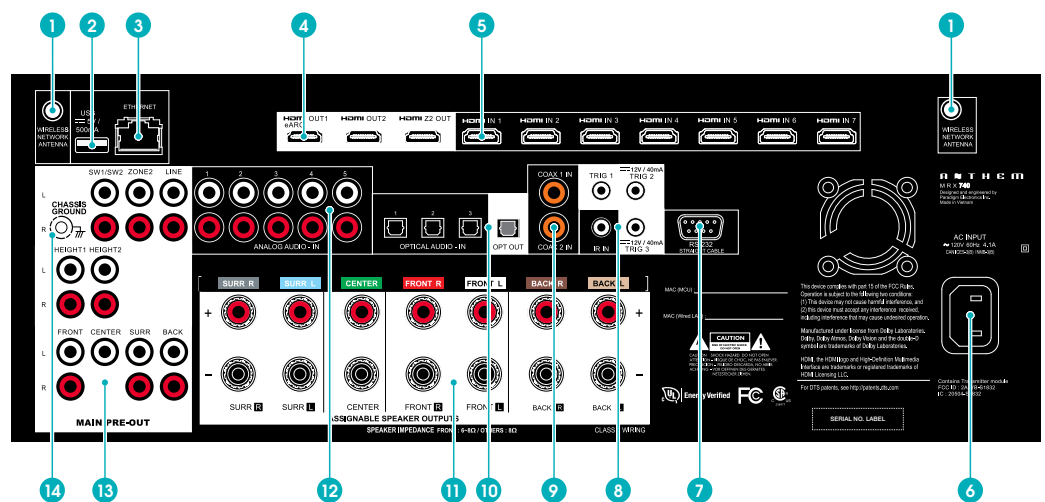

MRX 740 REAR VIEW