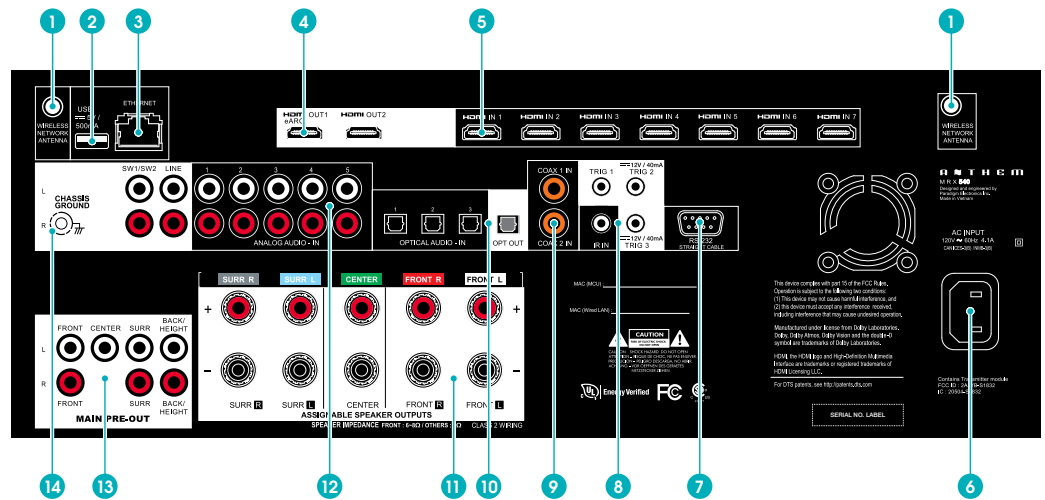

HDMI & VIDEO

- Dolby Vision
- IMAX Enhanced
- HDMI 2.0b & HDCP 2.2
- 4:4:4 Subsampling @ 4K60 (18.2 Gbps)
- High Dynamic Range (HDR)
- Hybrid Log Gamma (HLG)
- BT.2020 Color Gamut
- 4K 50/60 Switching

REAR INPUTS / OUTPUTS

MRX REAR PANELS

1. Wireless antenna connectors
2. USB jack for factory service
3. Local area network connection for IP control and Anthem Room Correction
4. HDMI outputs: HDMI 1 supports eARC (Enhanced Audio Return Channel)
5. HDMI inputs
6. AC input
7. RS-232 interface (bidirectional) for serial control
8. IR input and trigger outputs
9. Coaxial digital audio inputs
10. Optical digital audio inputs and output
11. Speaker connections
12. Analog audio inputs
13. Pre-out connections
14. Chassis ground screw

MRX 1140 REAR VIEW

MRX 740 REAR VIEW

MRX 540 REAR VIEW